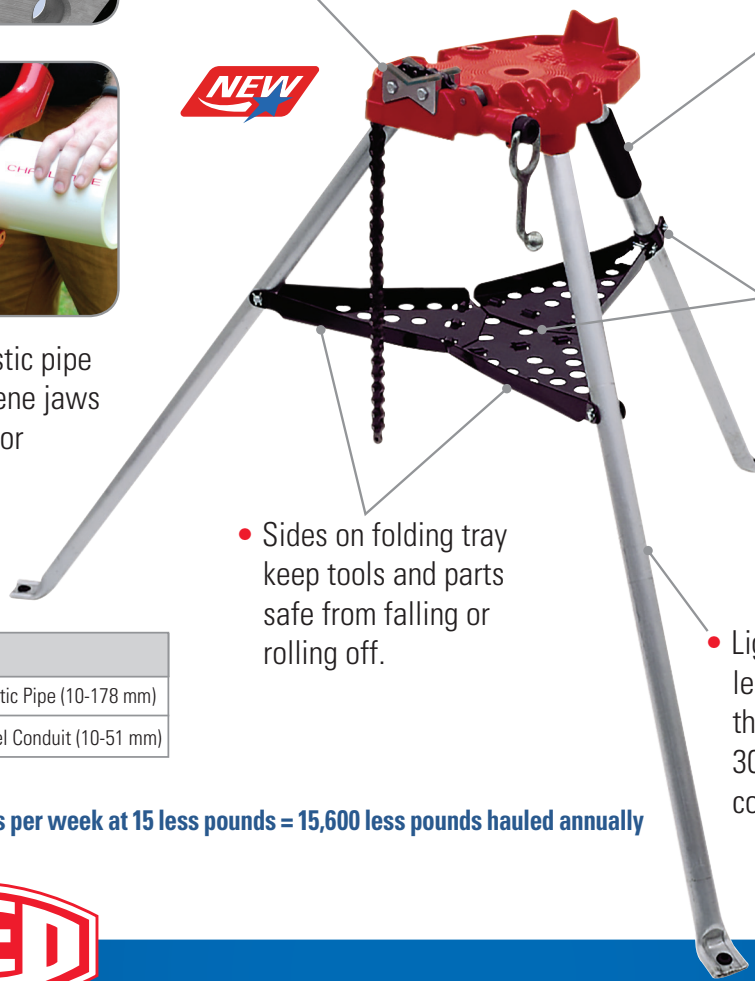

DROP SOME WEIGHT

CARRY LIGHT™ TRIPOD VISE

15 lbs.
 LIGHTER THAN
 TRADITIONAL
 TRIPODS*

Weight:
 27.4 lbs (12.5 kg)

R450PAL
#04456

- Reversible, double-sided, bow tie jaws offer 15% extra value versus purchase of a second jaw set.

- Protect plastic pipe with neoprene jaws or reverse for traditional steel jaws.

NEW

- Sides on folding tray keep tools and parts safe from falling or rolling off.

- Padded handle at balance point helps with lifting and carrying.

- Sturdy due in part to the overlapping hinges on the lower tray and the adjustable tray clamp.

- Lightweight aluminum legs for portability make this tripod vise about 30% lighter than competitive models.

Capacity

1/8" – 6" nom. Plastic Pipe (10-178 mm)

1/8" – 2" nom. Steel Conduit (10-51 mm)

***Carried 20 times per week at 15 less pounds = 15,600 less pounds hauled annually**

PIPE TOOLS & VISES
 SINCE 1896